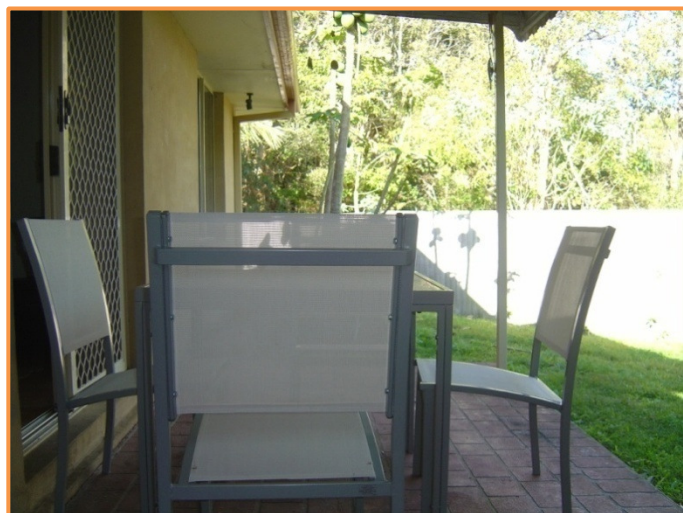

GV Byron Bay

Comet Close Student House

Address

2 Comet Close, Byron Bay

Facilities

- 3 bedrooms (1 single, 1 double & 1 share room)
- Communal kitchen
- New laundry appliances
- Large living area
- Rear patio area and yard
- Off-street parking available